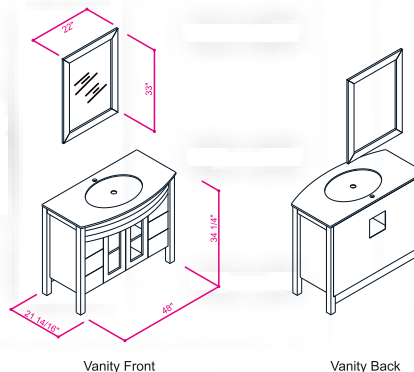

Dimension's 33"H x 48"W x 22" D

Matching mirror available

Vanity Front

Vanity Back

AWIS 48''

**BOREAS
DESIGN**

BRAND IS NAME ENJOY COMFORT

AWIS 60"