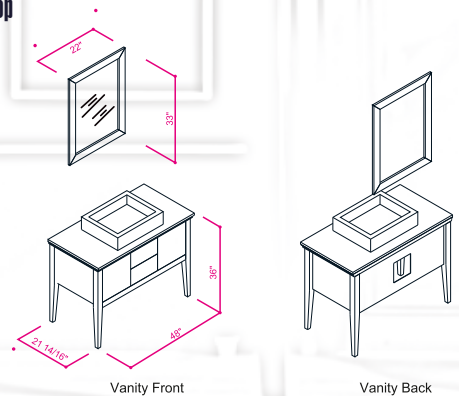

Pre-Assembled and ready for use

Wood + MDF

Soft closing Two doors and One drawer.

Optional marble countertop.

1 Hole pre-drilled sink.

Finish ; Color Silk Mat Paint

Dimension's 33"H x 48"W x 22"D

Matching mirror available