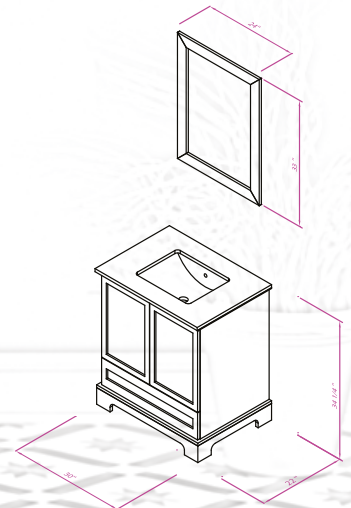

Finish ; ColorSilk Mat Paint

H x 30"W x 22" D

Optional marble countertop ; See Countertop Page

Matching mirror available

FLAMENCO 30"

**BOREAS
DESIGN**

BRAND IS NAME ENJOY COMFORT

FLAMENCO 36"