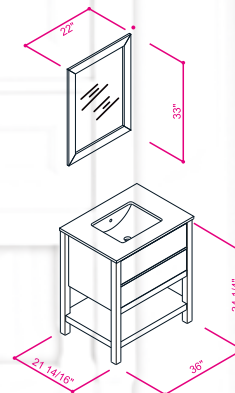

Wood + MDF

Soft Closing Drawer

Finish ; Color Silk Mat Paint

Knobs/Handles; Finish / Color INOX

Dimension's 33"H x 36" W x 22" D

Optional marble countertop ; See Countertop Page

Matching Mirrors Available

Vanity Front