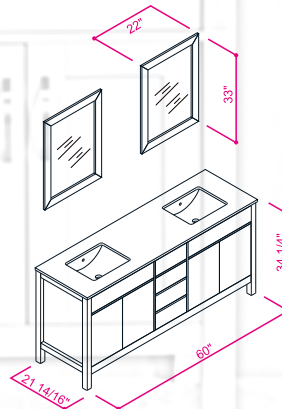

Soft-Closing Four Doors and Four Drawers

Double Sink

Finish ; Color Silk Mat Paint

Knobs/Handleless ; Brush / Color Inox

Dimension's 33" H x 60" W x 22" D

Optional marble countertop ; See Countertop Page

Matching mirror available