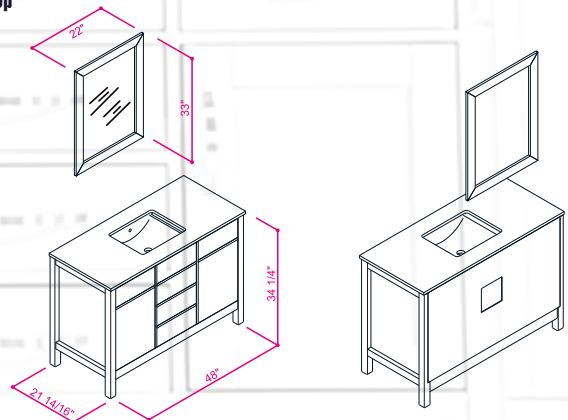

Vanity Front

Vanity Back