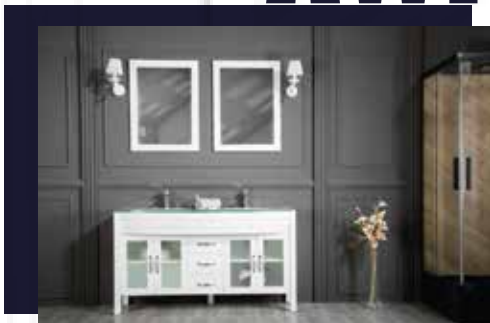

Vanity Countertop Material Glass

Finish ; Color Silk Mat Paint

Knobs/Handleless ; Brush / Color Inox

Dimension's 33"H x 60"W x 22" D

Matching mirror available

**BOREAS
DESIGN**

BRAND IS NAME ENJOY COMFORT

AWIS 60''