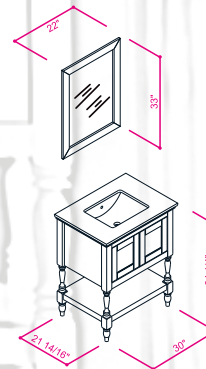

Wood + MDF

Soft Closing Two Doors

Single Sink

Finish :/ Color Silk Mat Paint

Knobs/Handles; Finish / Color INOX

Dimension's 33"H x 30" W x 22" D

Optional Marble Countertop ; See Countertop Page

Matching Mirrors Available