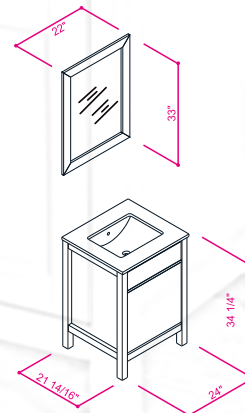

Vanity Front