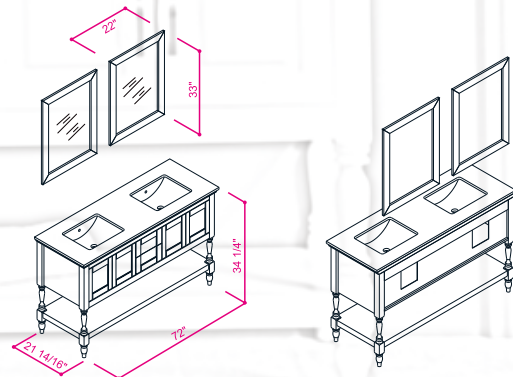

Double Sink

Finish ; Color Silk Mat Paint

Knobs/Handles; Finish / Color inox

Dimension's "H x 72"W x 22"D

Optional marble countertop; See Countertop Page

Matching mirror available

Vanity Front

Vanity Back