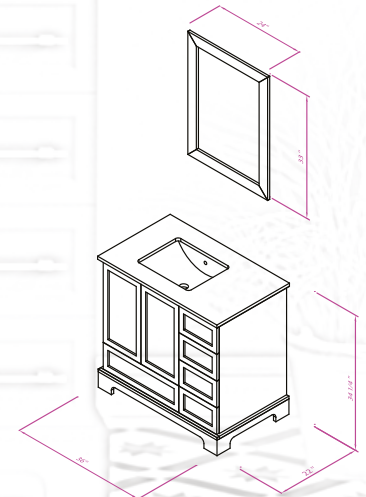

Single Sink

Finish ; Color Silk Mat Paint

Knobs/Handleless ; Brush / Color Gold

Dimension's 33"H x 36"W x 22" D

Optional marble countertop ; See Countertop Page

Matching mirror available

FLAMENCO 36"

**BOREAS
DESIGN**