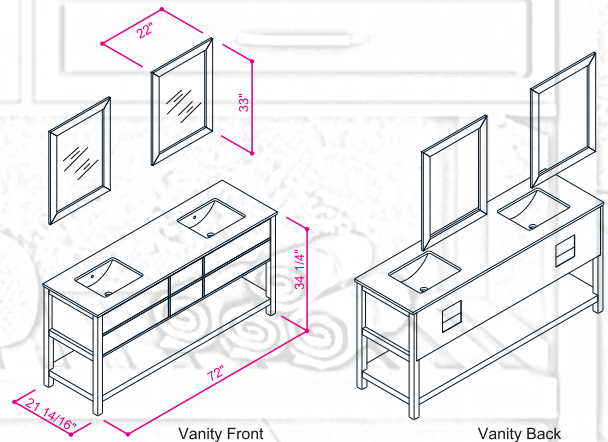

Wood + MDF

Soft Closing Four Drawers

Double Sink

Finish ; Color Silk Mat Paint

Knobs/Handles; Finish / Color Shiny

Dimension's "H x 72"W x 22"D

Optional marble countertop; See Countertop Page

Matching mirror available