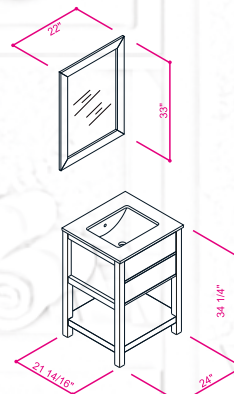

Wood + MDF

Soft Closing A Drawer

Single Sink

Finish ; Color Silk Mat Paint

Knobs/Handles; Finish / Color Shiny

Dimension's 33"H x 24" W x 22" D

Optional Marble Countertop ; See Countertop Page

Matching Mirrors Available