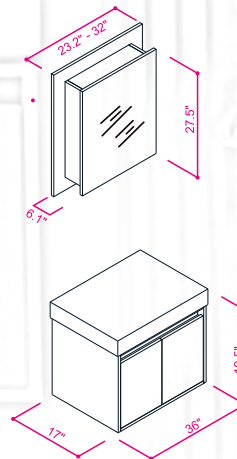

Vanity Front