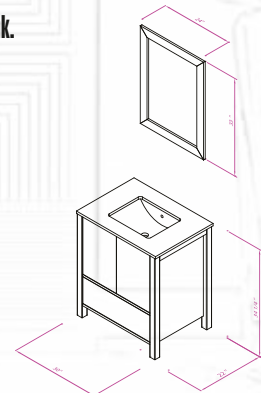

Mdf

Soft-Closing Two Doors and A Drawer

Single Sink

Finish ; Color : Silk Mat Paint

Knobs/Handless ; Brush / Color Gold

Dimension's 33"H x 30"W x 22" D

Optional marble countertop ; See Countertop Page

Matching mirror available