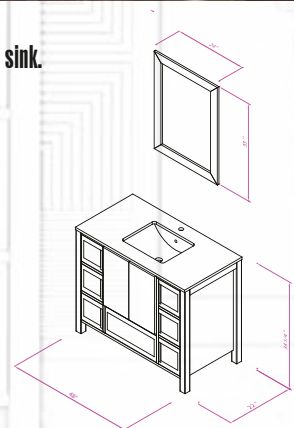

Single Sink

Finish ; Color Silk Mat Paint

Knobs/Handleless ; Brush / Color Gold

Dimension's 33"H x 48"W x 22" D

Optional marble countertop ; See Countertop Page

Matching mirror available

GEMINI 48''

**BOREAS
DESIGN**