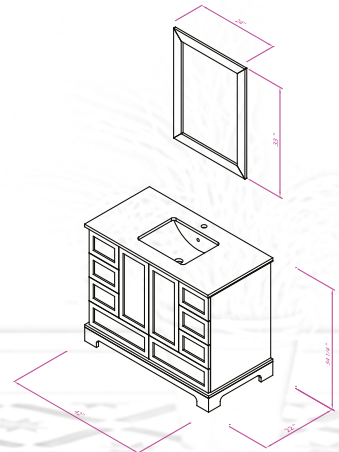

Mdf

Soft-Closing Two Doors and Eight Drawers

Single Sink

Finish ; Color Silk Mat Paint

Knobs/Handleless ; Brush / Color Gold

Dimension's 33"H x 42"W x 22" D

Optional marble countertop ; See Countertop Page

Matching mirror available