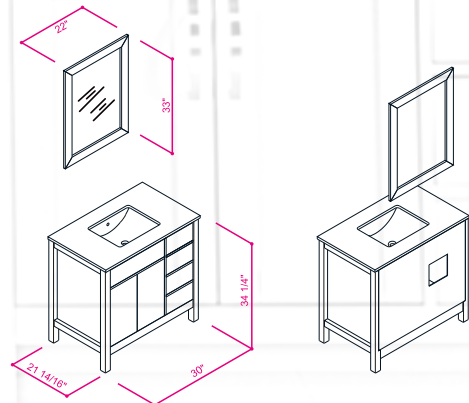

Single Sink

Finish ; Color Silk Mat Paint

Knobs/Handleless ; Brush / Color Inox

Dimension's 33"H x 30"W x 22" D

Optional marble countertop ; See Countertop Page

Matching mirror available

Vanity Front

Vanity Back