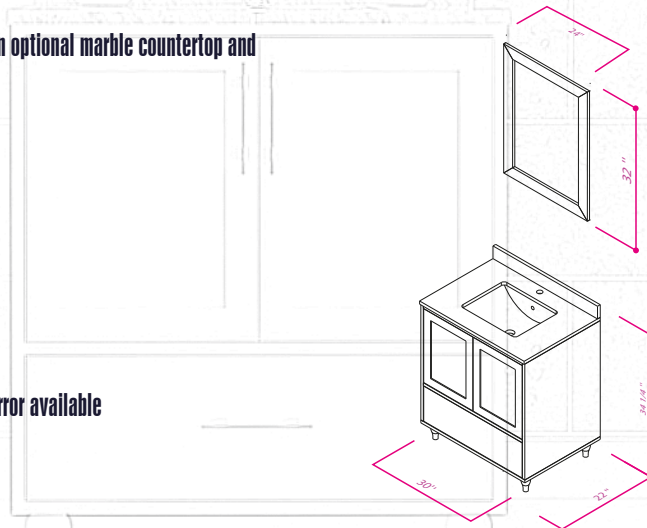

Pre-assembled and ready for use

MDF

Soft-Closing Two Doors and A Drawer

Single Sink

Finish / Color : Silk Mat Paint

Knobs/Handleless ; Brush / Color Gold

Dimension's 33"H x 30"W x 22" D

Optional marble countertop ; See Countertop Page Matching mirror available