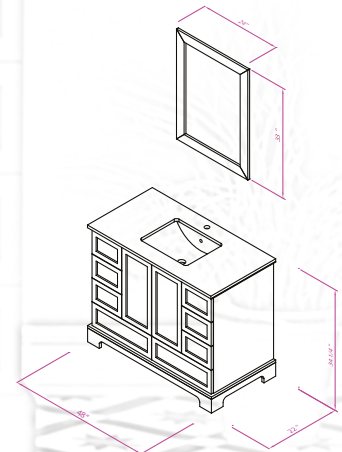

Single Sink

Finish ; Color Silk Mat Paint

Knobs/Handless ; Brush / Color Gold

Dimension's 33"H x 48"W x 22" D

Optional marble countertop ; See Countertop Page

Matching mirror available

FLAMENCO 48"

**BOREAS
DESIGN**