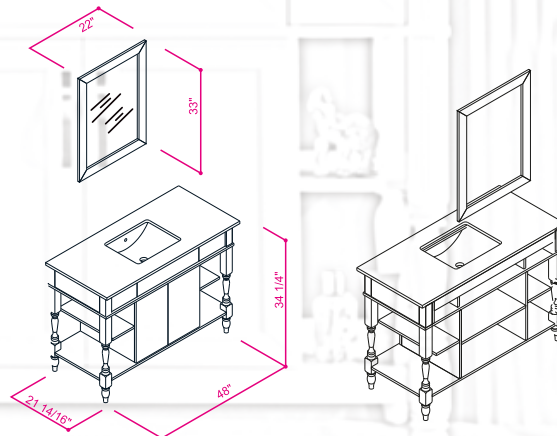

Single Sink

Finish ; Color Silk Mat Paint

Knobs/Handless ; Brush / Color Inox

Dimension's 33"H x 48"W x 22" D

Optional marble countertop ; See Countertop Page

Matching mirror available

Vanity Front

Vanity Back