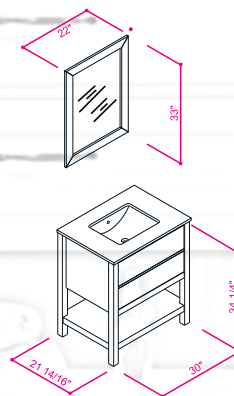

Wood + MDF

Soft Closing Drawer

Finish ; Color Silk Mat Paint

Knobs/Handles; Finish / Color INOX

Dimension's 33"H x 30" W x 22" D

Optional marble countertop ; See Countertop Page

Matching Mirrors Available

Vanity Front