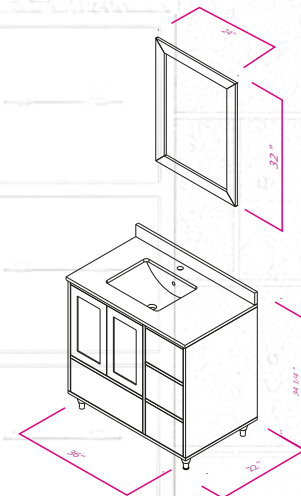

Pre-assembled and ready for use

MDF

Soft-Closing Two Doors and Four Drawers

Single Sink

Finish / Color Silk Mat Paint

Knobs/Handleless ; Brush / Color Gold

Dimension's 33"H x 36"W x 22" D

Optional marble countertop ; See Countertop Page Matching mirror available