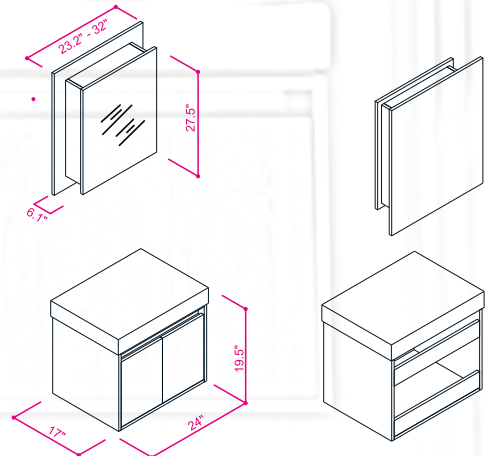

that has no maintenance to be done

Pre-Assembled and ready for use

MDF

Soft Closing Two Doors

Finish ; Color Silk Mat Paint

Dimension's 19,5"H x 24" W x 17" D

Integrated porcelain sink

Matching mirror cabinet available