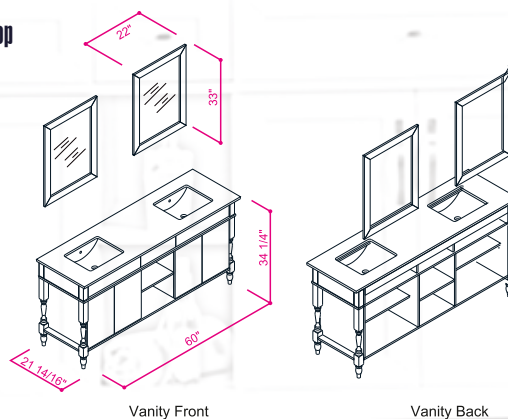

Double Sink

Finish ; Color Silk Mat Paint

Knobs/Handless ; Brush / Color Inox

Dimension's 33"H x 60"W x 22" D

Optional marble countertop ; See Countertop Page

Matching mirror available

ARIZONA 60"

**BOREAS
DESIGN**