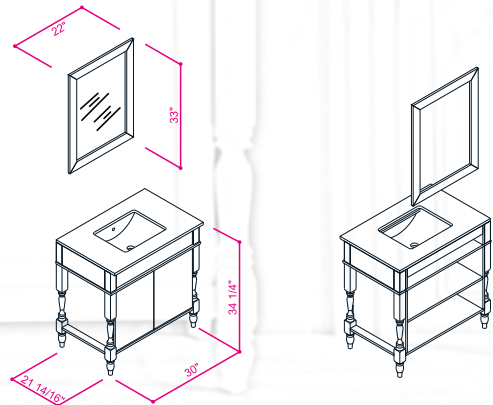

Wood + MDF

Soft Closing Two Doors

Single Sink

Finish ; Color Silk Mat Paint

Knobs/Handles; Finish / Color INOX

Dimension's 33"H x 30" W x 22" D

Optional Marble Countertop ; See Countertop Page

Matching Mirrors Available