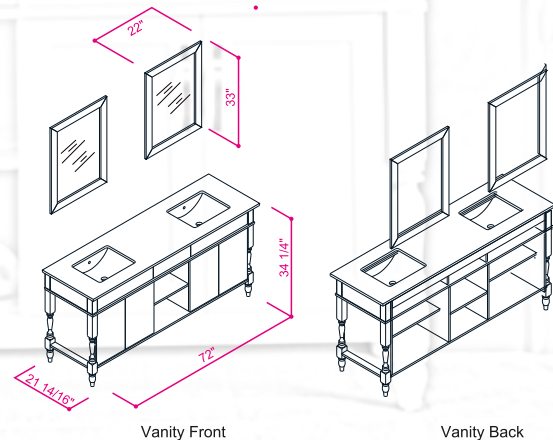

Soft Closing Four Doors and One Drawer

Double Sink

Finish ; Color Silk Mat Paint

Knobs/Handles; Finish / Color inox

Dimension's "H x 72"W x 22"D

Optional marble countertop; See Countertop Page

Matching mirror available