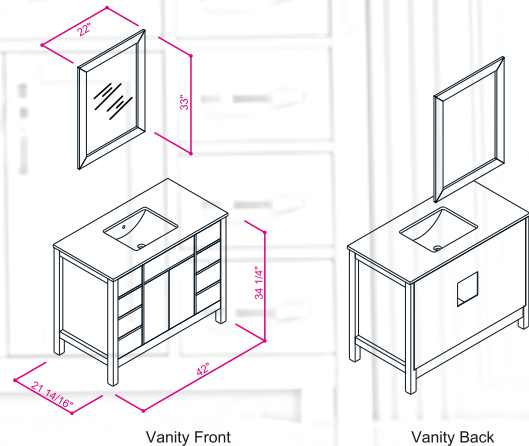

Vanity Front

Vanity Back