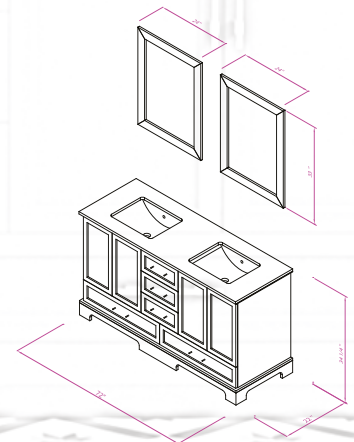

Double Sink

Finish ; Color Silk Mat Paint

Knobs/Handless ; Brush / Color Gold

Dimension's 33"H x 72"W x 22" D

Optional marble countertop ; See Countertop Page

Matching mirror available

**BOREAS
DESIGN**

BRAND IS NAME ENJOY COMFORT