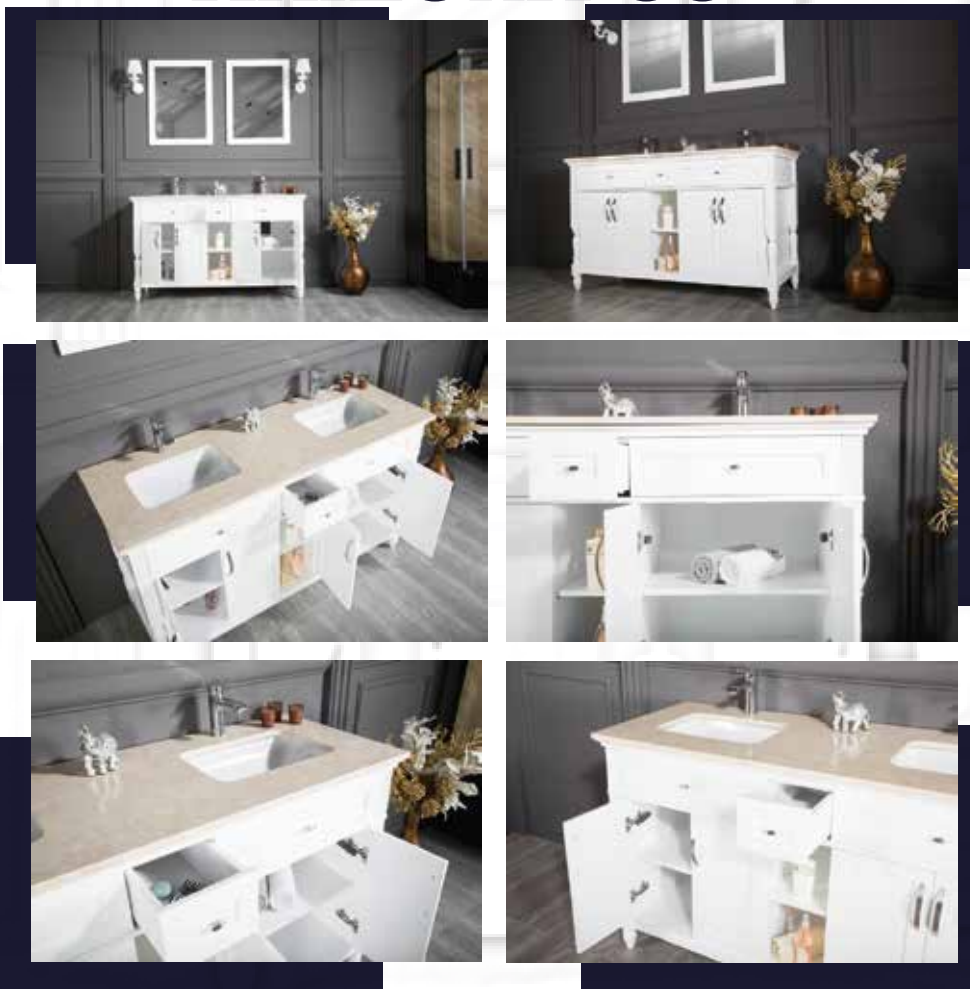

Double Sink

Finish ; Color Silk Mat Paint

Knobs/Handless ; Brush / Color Inox

Dimension's 33"H x 60"W x 22" D

Optional marble countertop ; See Countertop Page

Matching mirror available

ARIZONA 60"

**BOREAS
DESIGN**