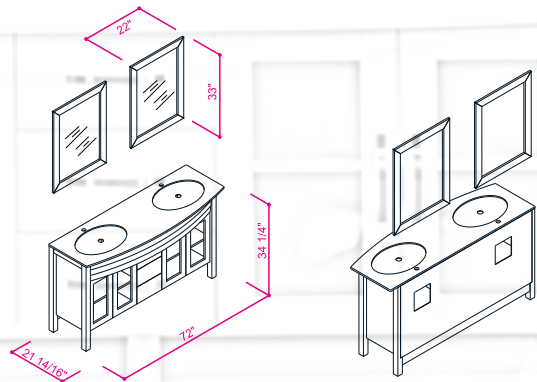

**BOREAS
DESIGN**

BRAND IS NAME ENJOY COMFORT

AWIS 72"

BLACK

WHITE

AWIS White Bathroom Vanity With An Integrated glass temperede sink is one of the finest bathroom vanity.

Pre-Assembled and ready for use

Wood + MDF

Soft-Closing Three Drawers and Four Doors

Includes Glass Countertop Double Sink

Vanity Countertop Material Glass

Finish ; Color Silk Mat Paint

Knobs/Handles; Finish / Color inox

Dimension's 33"H x 72"W x 22"D

Matching mirror available