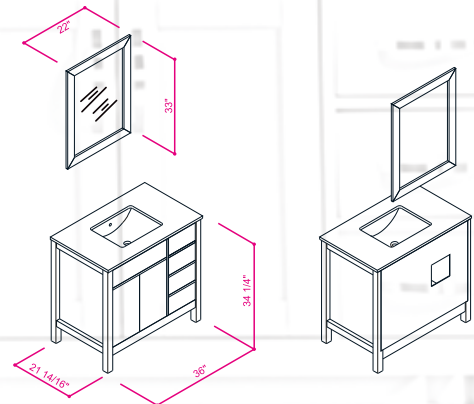

Vanity Front

Vanity Back