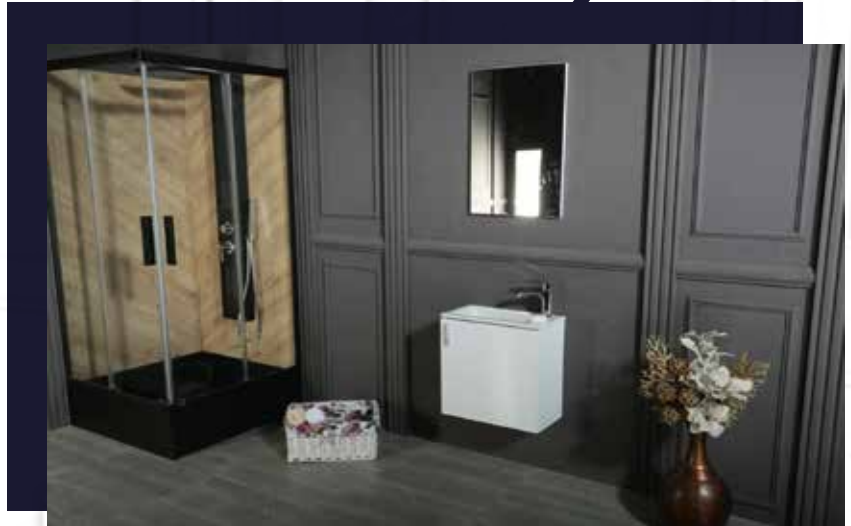

**BOREAS
DESIGN**

BRAND IS NAME ENJOY COMFORT

KANSAS 19,5"

KANSAS modern bathroom vanity with white integrated porcelain sink features that requires zero maintenance.

Pre-Assembled and ready for Use

MDF

Soft Closing Door

Integrated porcelain sink

Finish Color Silk Mat Paint

Knobs / Handles finish color shiny white

Finish ; color silk mat paint OAK

Dimension's 19,5"H x 19,5"W x 10" D

Matching mirror available