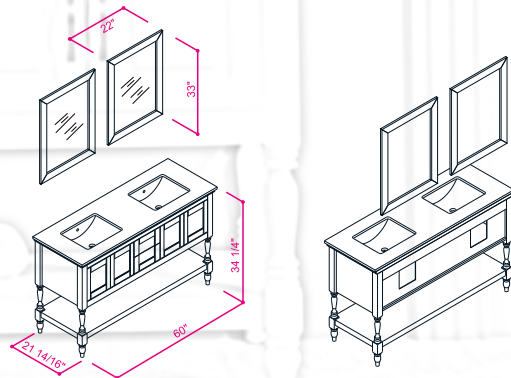

Vanity Front

Vanity Back