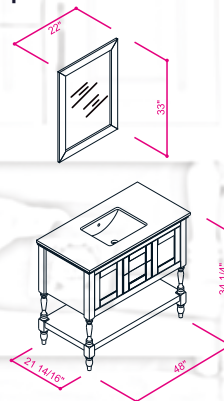

Single Sink

Finish ; Color Silk Mat Paint

Knobs/Handleless ; Brush / Color Inox

Dimension's 33"H x 48"W x 22"D

Optional marble countertop ; See Countertop Page

Matching mirror available

Vanity Front

Vanity Back