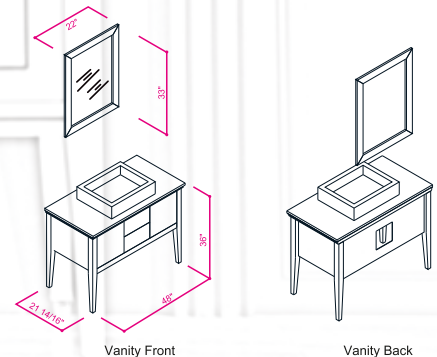

Optional marble countertop.

1 Hole pre-drilled sink.

Finish ; Color Silk Mat Paint

Dimension's 33"H x 36"W x 22"D

Matching mirror available

**BOREAS
DESIGN**

BRAND IS NAME ENJOY COMFORT

MANHATTAN 36"