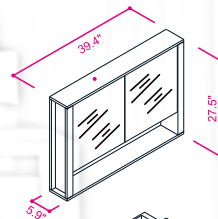

Assembled and ready for installaon.

MDF

Soft Closing Drawers

Integrated porcelain sink

Matching mirror cabinet available

Oponal side cabinet

Finish ; Color Oak

Dimension's 19,5"H x 39"W x 17" D