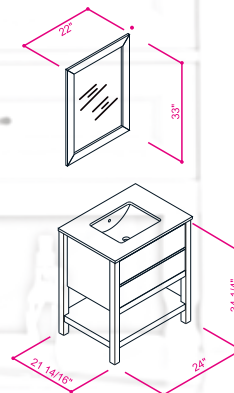

Vanity Front