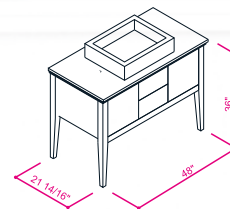

Pre-Assembled and ready for use

Wood + MDF

Soft closing Two doors and One drawer.

Optional marble countertop.

1 Hole pre-drilled sink.

Finish ; Color Silk Mat Paint

Dimension's 33"H x 48"W x 22"D

Matching mirror available