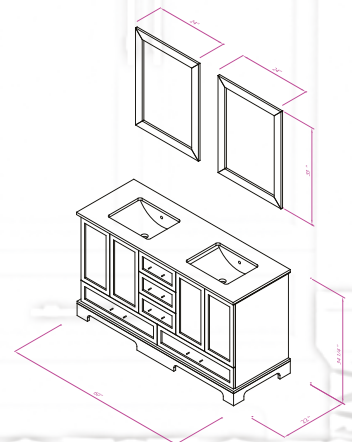

Mdf

Soft-Closing Four Doors and Five Drawers

Double Sink

Finish ; Color Silk Mat Paint

Knobs/Handleless ; Brush / Color Gold

Dimension's 33"H x 60"W x 22" D

Optional marble countertop ; See Countertop Page

Matching mirror available