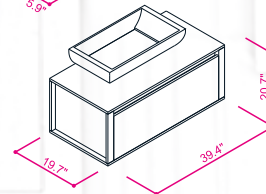

Assembled and ready for installaon.

MDF

Soft Closing Drawers

Integrated porcelain sink

Matching mirror cabinet available

Oponal side cabinet

Finish ; Color Oak

Dimension's 19,5"H x 39"W x 17" D