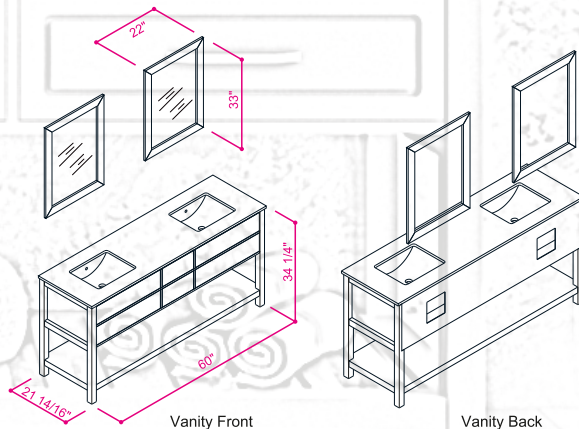

Soft-Closing Four Drawers

Double Sink

Finish ; Color Silk Mat Paint

Knobs/Handleless ; Brush / Color Shiny

Dimension's 33"H x 60"W x 22" D

Optional marble countertop ; See Countertop Page

Matching mirror available