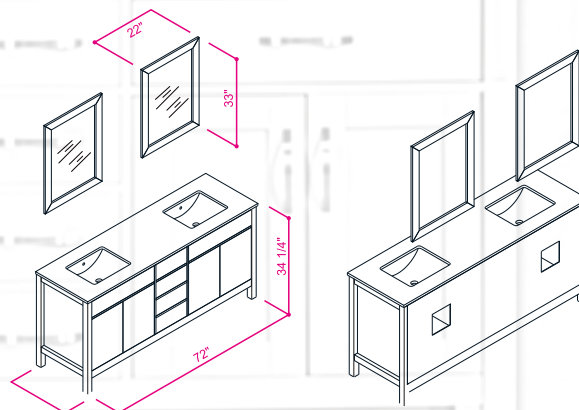

Wood + MDF

Sof-Closing Four Doors and Four Drawers

Double Sink

Finish ; Color Silk Mat Paint

Knobs/Handles; Finish / Color inox

Dimension's "H x 72"W x 22"D

Optional marble countertop; See Countertop Page

Matching mirror available