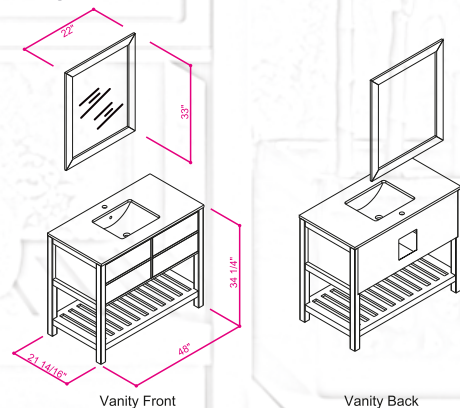

Single Sink

Finish ; Color Silk Mat Paint

Knobs/Handleless ; Brush / Color Shiny

Dimension's 33''H x 48''W x 22'' D

Optional marble countertop ; See Countertop Page

Matching mirror available

FAWIO 48''

**BOREAS
DESIGN**