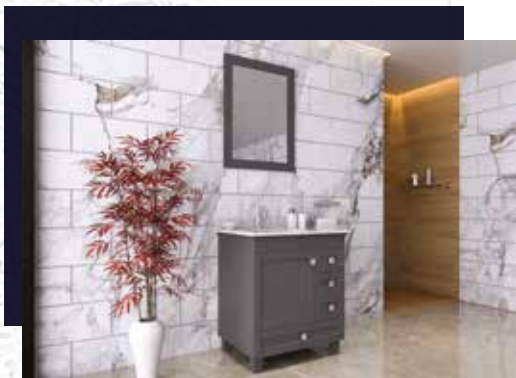

**BOREAS
DESIGN**

BRAND IS NAME ENJOY COMFORT

PALOMA 30"