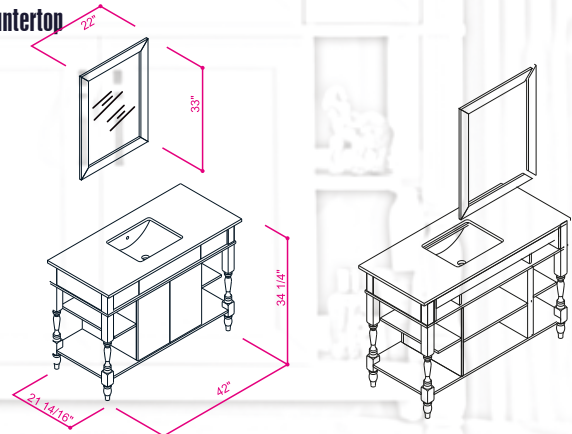

Vanity Front

Vanity Back