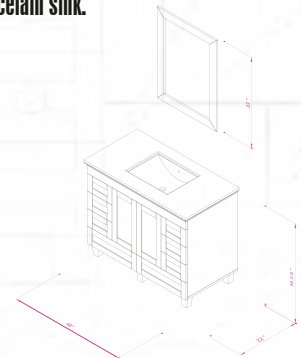

**BOREAS
DESIGN**

BRAND IS NAME ENJOY COMFORT

PALOMA 48"

PALOMA modern/traditional grey bathroom vanity comes in an optional marble countertop and white undermount porcelain sink.

Pre-assembled and ready for use

Mdf

Soft-Closing Two Doors and Eight Drawers

Single Sink

Finish ; Color Silk Mat Paint

Knobs/Handleless ; Brush / Color Inox

Dimension's 33"H x 48"W x 22" D

Optional marble countertop ; See Countertop Page

Matching mirror available