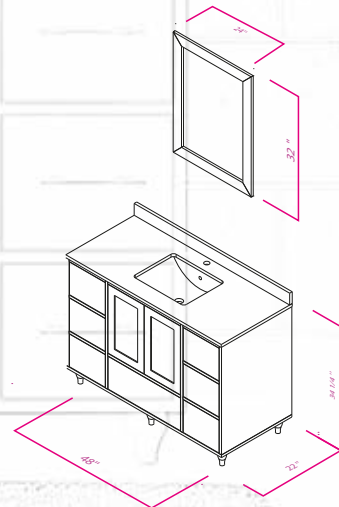

MDF

Soft-Closing Two Doors and Seven Drawers

Single Sink

Finish / Color Silk Mat Paint

Knobs/Handleless ; Brush / Color Gold

Dimension's 33"H x 48"W x 22" D

Optional marble countertop ; See Countertop Page Matching mirror available