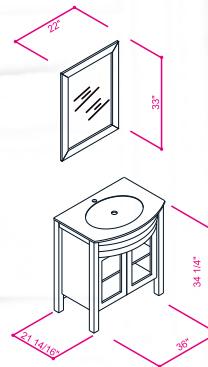

Vanity Countertop Material Glass

Finish ; Color Silk Mat Paint

Knobs/Handleless ; Brush / Color Inox

Dimension's 33"H x 36"W x 22" D

Matching Mirror Available

Vanity Front

Vanity Back

**BOREAS
DESIGN**