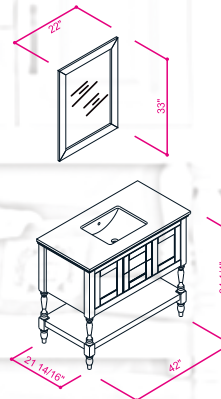

Vanity Front