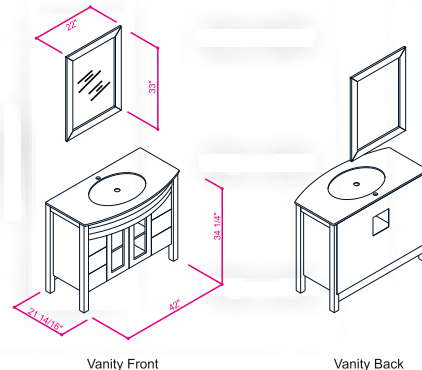

Vanity Front

Vanity Back