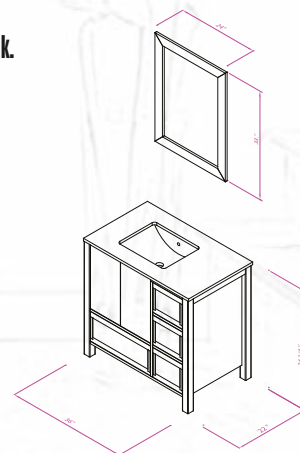

**BOREAS
DESIGN**

BRAND IS NAME ENJOY COMFORT

GEMINI 36"

NAVY BLUE	
ANTHRACITE	
WHITE	
GRAY	

GEMINI modern/traditional white bathroom vanity comes in an optional marble countertop and white undermount porcelain sink.

Pre-assembled and ready for use

Mid

Soft-Closing Two Doors and Four Drawers

Single Sink

Finish ; Color Silk Mat Paint

Knobs/Handless ; Brush / Color Gold

Dimension's 33"H x 36"W x 22" D

Optional marble countertop ; See Countertop Page

Matching mirror available