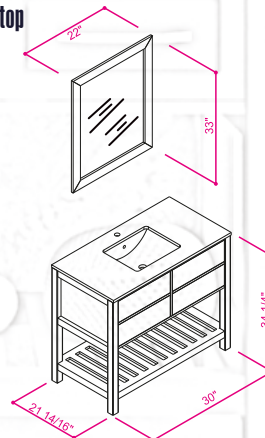

Vanity Front