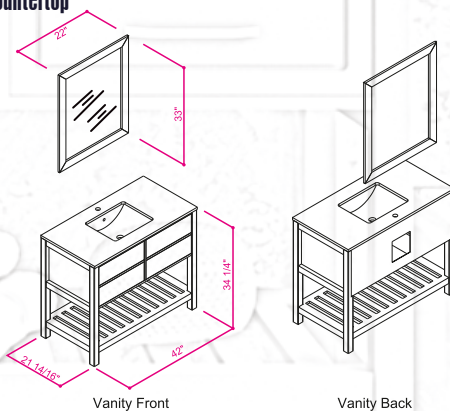

Finish ; Color Silk Mat Paint

Knobs/Handleless ; Brush / Color Shiny

Dimension's 33"H x 42"W x 22" D

Optional marble countertop ; See Countertop Page

Matching mirror available

FAWIO 42"

**BOREAS
DESIGN**

BRAND IS NAME ENJOY COMFORT