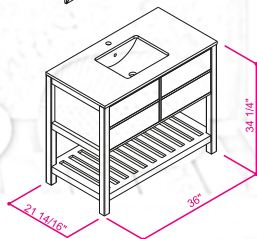

Vanity Front