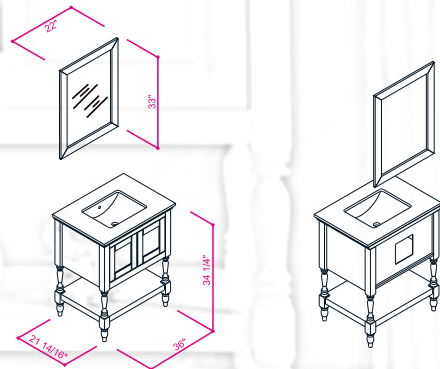

Vanity Front

Vanity Back