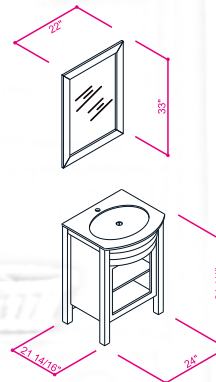

Finish ; Color Silk Mat Paint

Knobs/Handles; Finish / Color INOX

Dimension's 33"H x 24" W x 22" D

Matching Mirrors Available

Vanity Front

Vanity Back

**BOREAS
DESIGN**

BRAND IS NAME ENJOY COMFORT