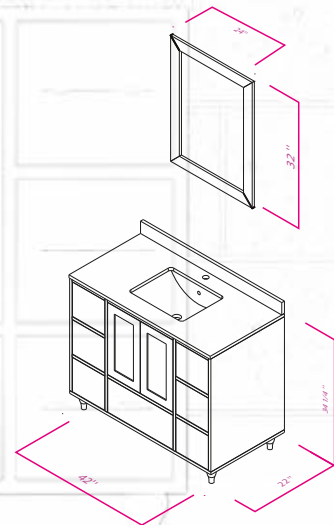

ANTHRACITE

WHITE

GRAY

ARCADIA modern/traditional white bathroom vanity comes in an optional marble countertop and white undermount porcelain sink

Pre-assembled and ready for use

MDF

Soft-Closing Two Doors and Seven Drawers

Single Sink

Finish / Color Silk Mat Paint

Knobs/Handleless ; Brush / Color Gold

Dimension's 33"H x 42"W x 22" D

Optional marble countertop ; See Countertop Page Matching mirror available

Vanity Front