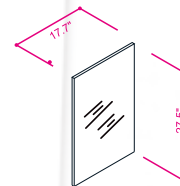

MDF

Soft Closing Door

Integrated porcelain sink

Finish Color Silk Mat Paint

Knobs / Handles finish color shiny white

Finish ; color silk mat paint OAK

Dimension's 19,5"H x 19,5"W x 10" D

Matching mirror available