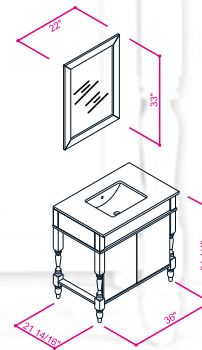

Vanity Front