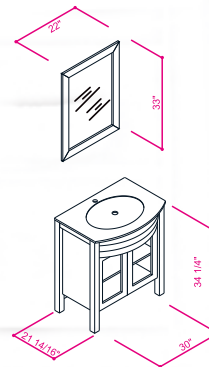

Vanity Front

Vanity Back

**BOREAS
DESIGN**

BRAND IS NAME ENJOY COMFORT

AWIS 30"

**BOREAS
DESIGN**

BRAND IS NAME ENJOY COMFORT

AWIS 36"