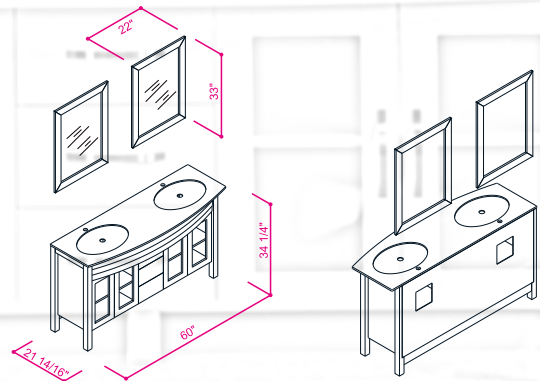

**BOREAS
DESIGN**

BRAND IS NAME ENJOY COMFORT

AWIS 60"

BLACK

WHITE

AWIS White Bathroom Vanity With An Integrated glass tempered sink is one of the finest bathroom vanity.

Pre-Assembled and ready for use

Wood + MDF

Soft-Closing Three Drawers and Four Doors

Includes Glass Countertop Double Sink

Vanity Countertop Material Glass

Finish ; Color Silk Mat Paint

Knobs/Handleless ; Brush / Color Inox

Dimension's 33"H x 60"W x 22" D

Matching mirror available