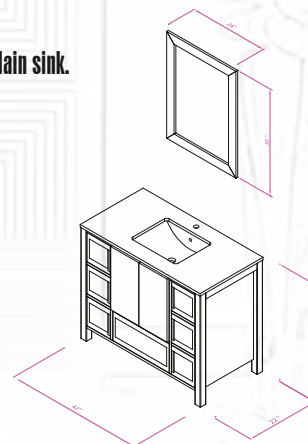

Finish ; Color Silk Mat Paint

Knobs/Handleless ; Brush / Color Gold

Dimension's 33"H x 42"W x 22" D

Optional marble countertop ; See Countertop Page

Matching mirror available

GEMINI 42"

**BOREAS
DESIGN**

BRAND IS NAME ENJOY COMFORT